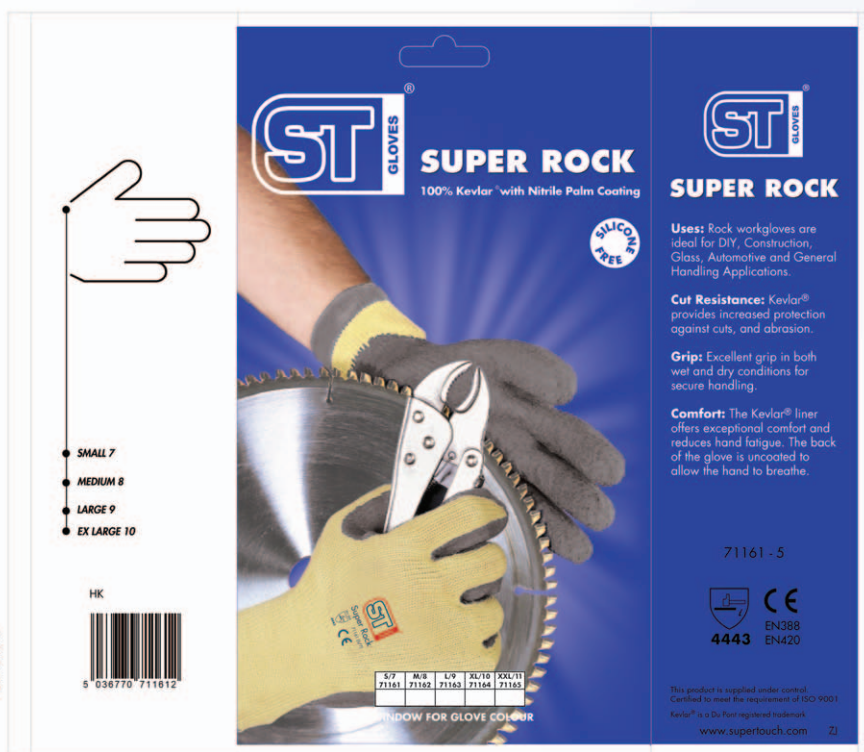

Feature Symbols:

EN 388

The information shown on this specification sheet is intended as a guide and is advisory only. All details were correct at the time of issue. As conditions of use are ultimately beyond our control, we advise that the product is tested for the particular application before use.